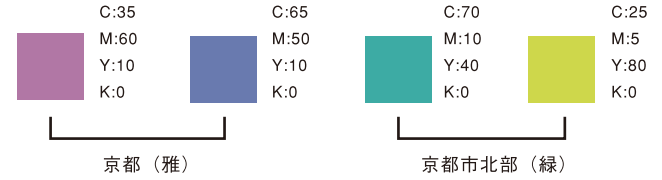

R.M.K FM 87.0 MHz

RADIO FM  
MIX KYOTO 87.0 MHz

RADIO MIX KYOTO  
FM 87.0 MHz

BUSINESS CARD

SNS PROFILE

STICKER

COLOR VARIATION\_B

RADIO MIX KYOTO  
FM 87.0 MHz